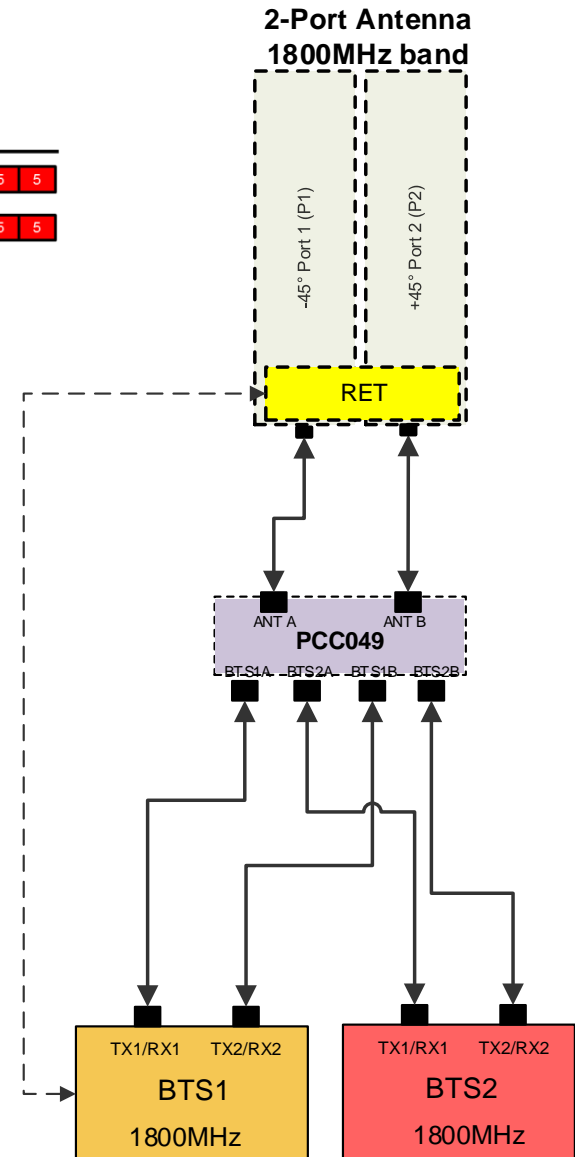

Frequency Allocation Examples for Two Operators

For further information about possible frequency allocations please contact: Technical@filtronic.com