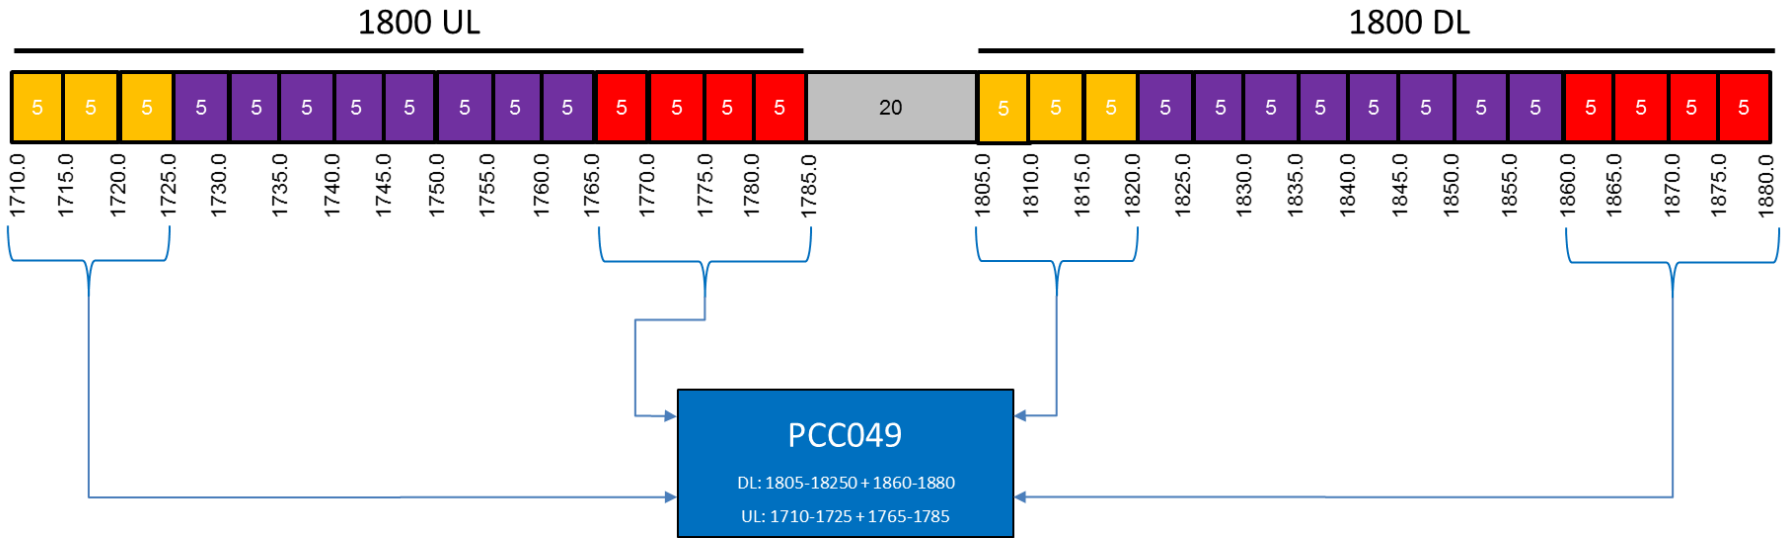

- In-band combining of a 5-15MHz block with any other size block within 1800MHz band, 40MHz guard band.
- To be used with 1800MHz capable antenna
- Suitable for two operators to share their networks or one operator to overlay a new technology.