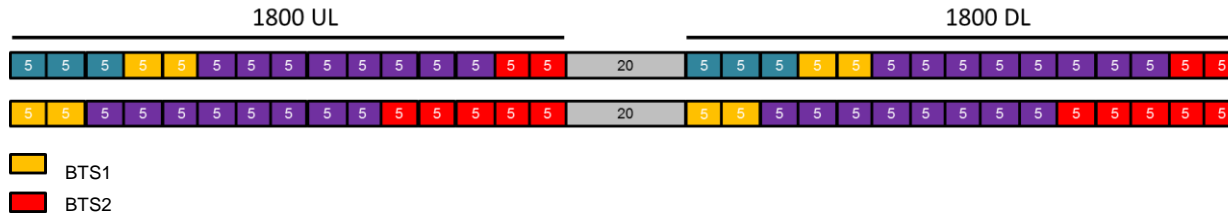

Frequency Allocation Examples for Two Operators

For further information about possible frequency allocations please contact: Technical@filtronic.com