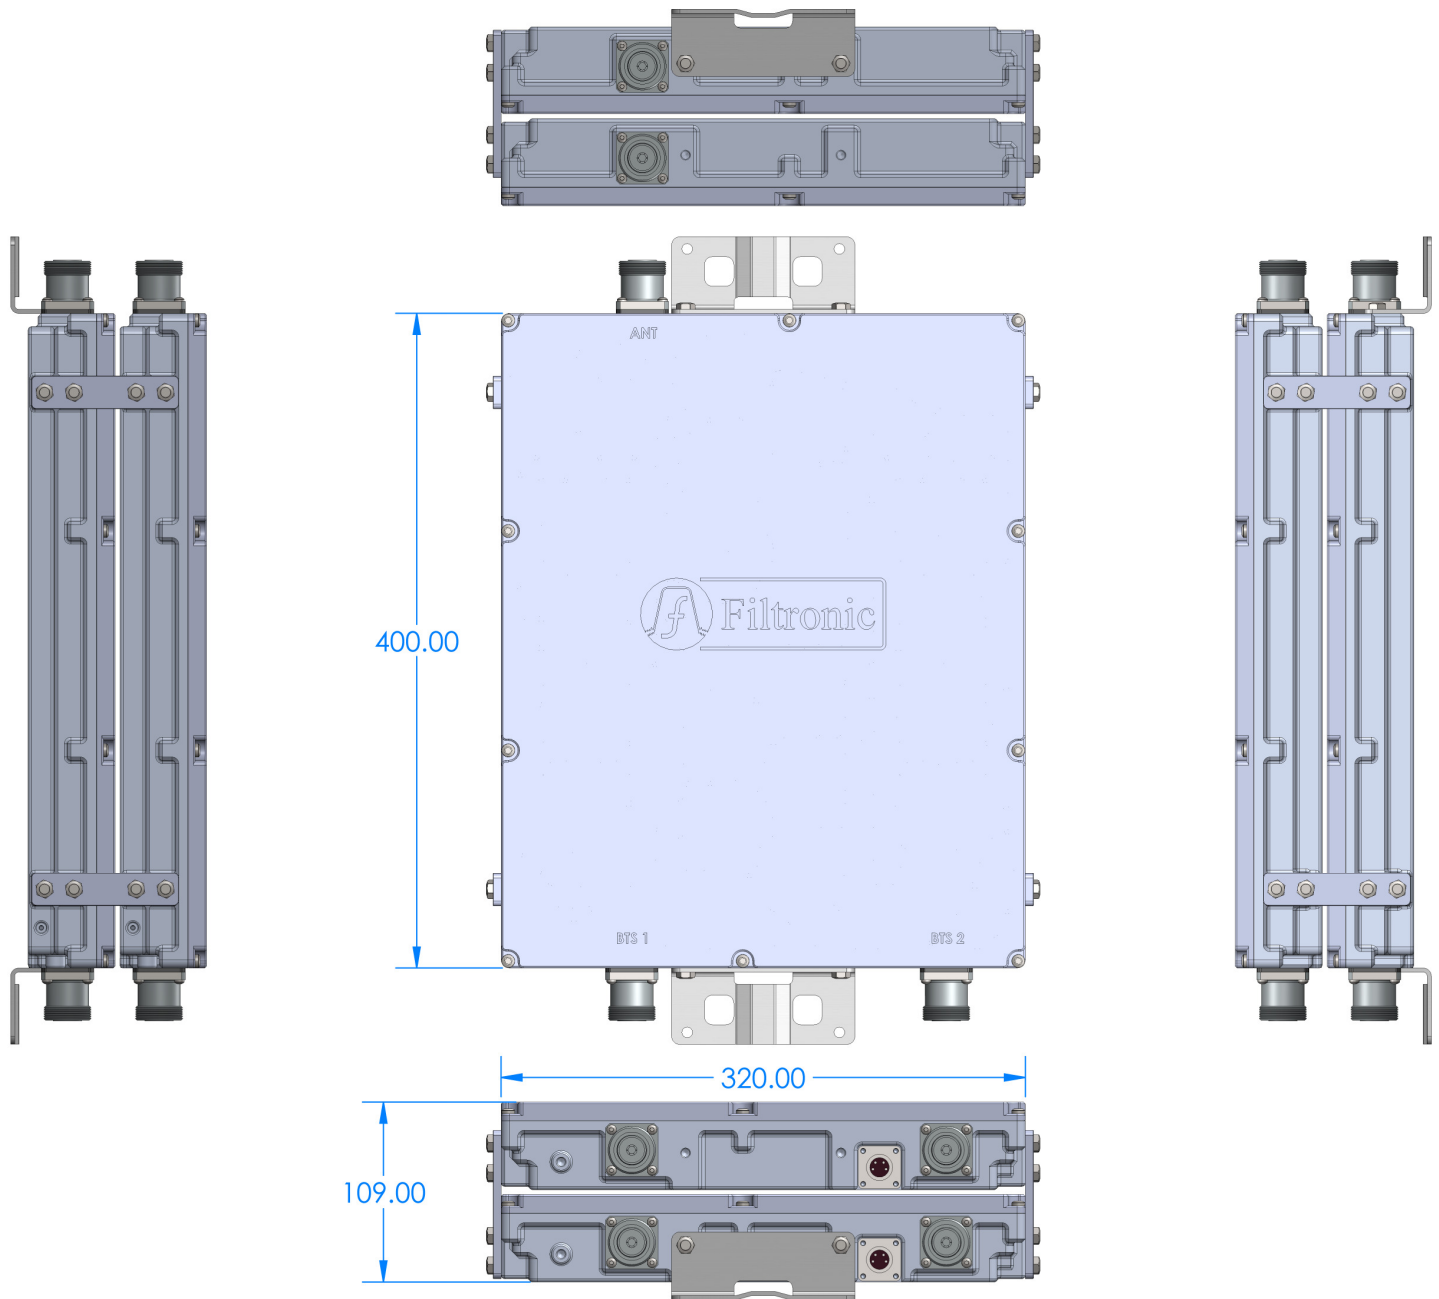

PCD021 Twin AWS Contiguous Block Same Band Combiner

Outline Drawing