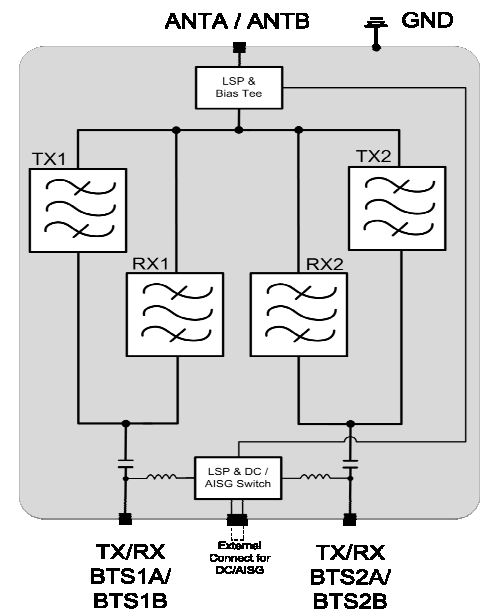

Block Diagram (one half assy' shown)