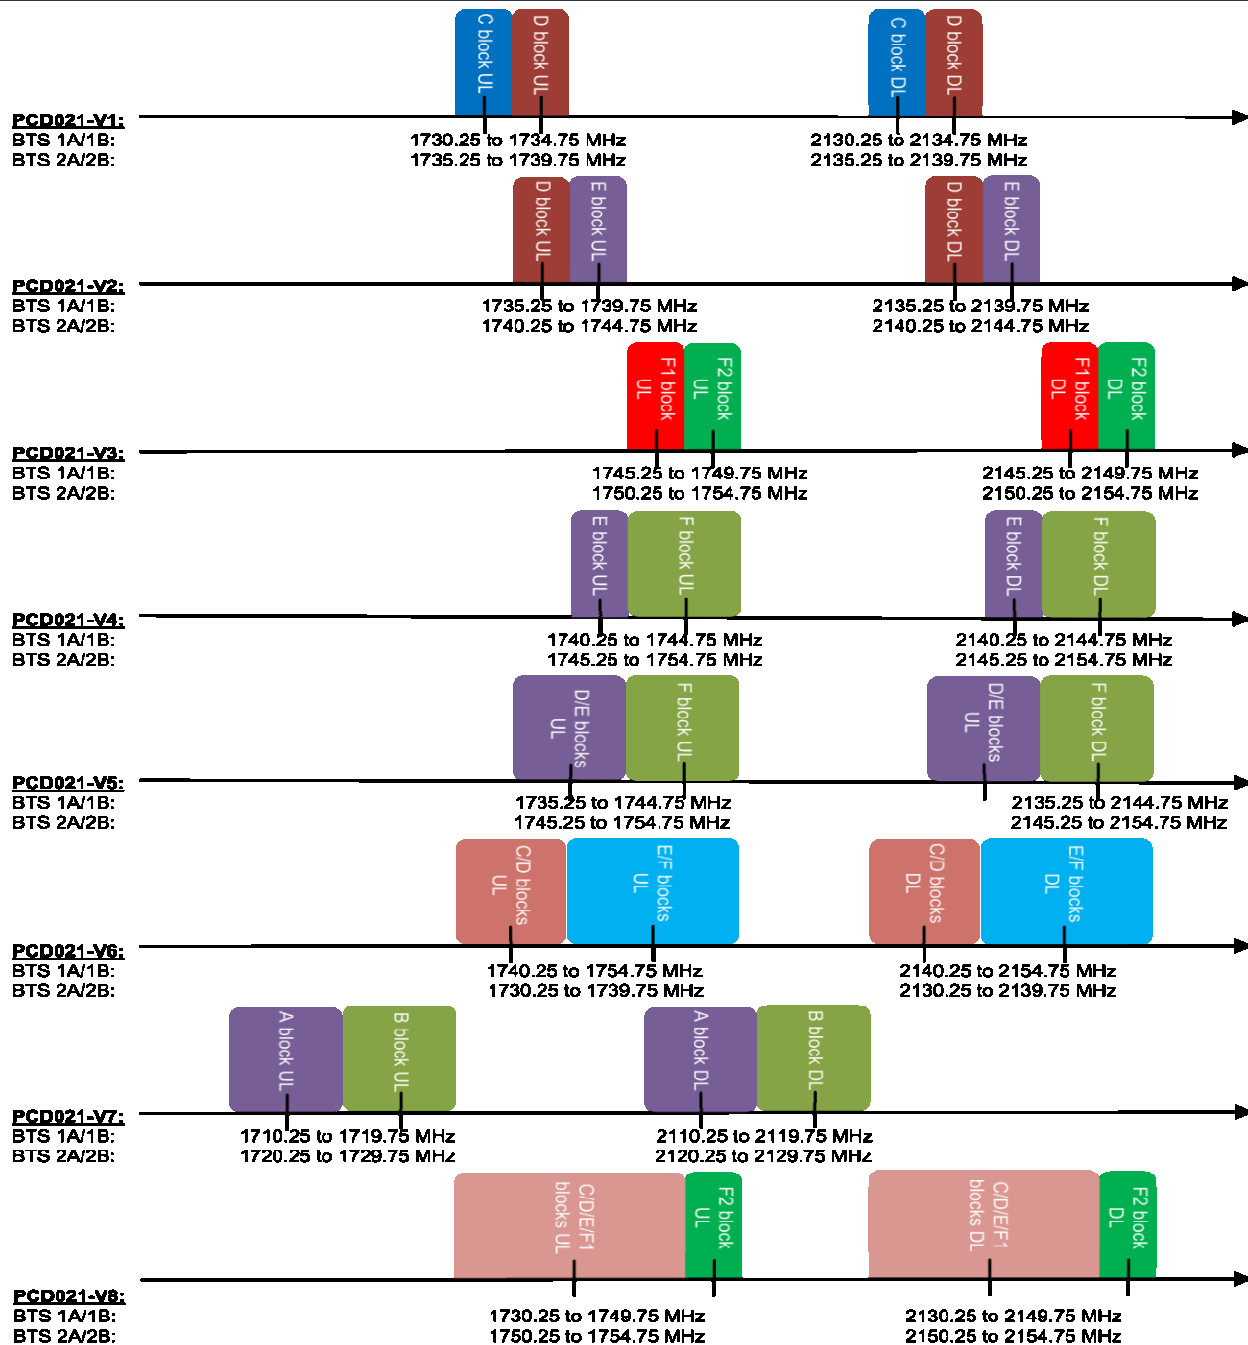

PCD021 Twin AWS Contiguous Block Same Band Combiner

DC/AISG Specifications

Transparency Path Selection:	Plug-In Connector
DC Transparency Power	+/- 32 VDC @ 2.0A max.
Voltage Drop @ 1.1A	0.3 V typical (0.5V max.)
Communications Band	2.176 MHz
Comm Band Insertion Loss	0.2 dB maximum
Comm Band Return Loss	20 dB minimum

Environmental Specifications

Operating Temperature	-40°C to +65°C
Altitude	Up to 3000m
Ingress Protection	IP67
RoHS/WEEE	Compliant
Salt Fog	GR-487
Lightning Protection (10/350 us)	3kA per IEC 61312-1
Transportation Shock/Vibration	ETS 300-019-1-4, class 4.1

Combining Configurations

EMEA

Filtronic Wireless Ltd
Unit 3, Airport West
Lancaster Way,
Yeadon, Leeds LS19 7ZA
United Kingdom

Americas

Filtronic Wireless Inc.
700 Marvel Rd
Salisbury, MD 21801
United States of America
+1 410 202 8811

Filtronic