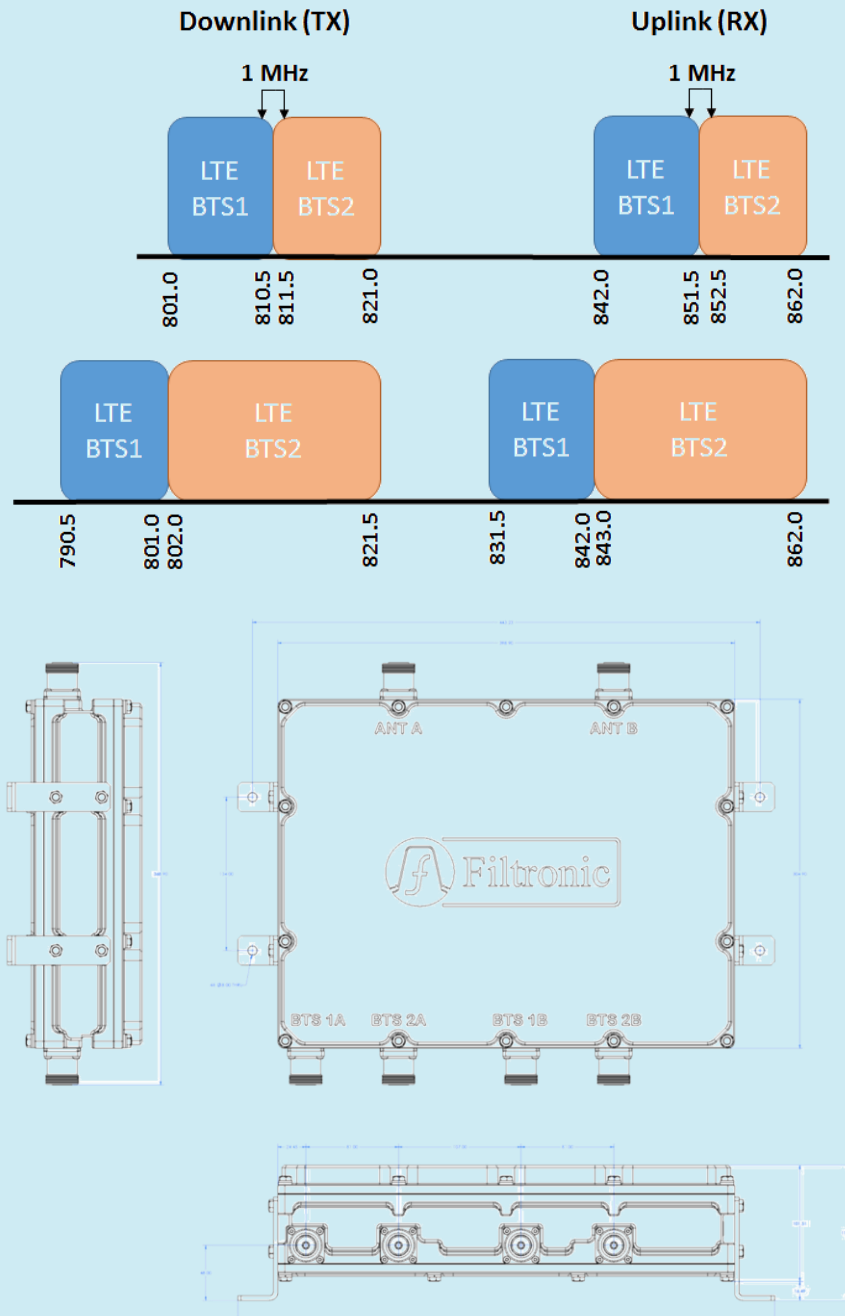

## Filter Specifications

Passband BTS1A / BTS1B  
 Passband BTS2A / BTS2B  
 Cross Over Point BTS1/BTS2  
 Guard Band BTS1/BTS2

5/10MHz LTE block factory tuneable within 800MHz band  
 Factory tuneable to any LTE block size within 800MHz band  
 Factory tuneable within 800MHz band  
 1MHz, 10MHz Carrier spacing for two 10MHz LTE signals

## Uplink (RX) Specifications

Insertion Loss  
 BTS1A, to ANTA, BTS1B to ANTB  
 BTS2A, to ANTA, BTS2B to ANTB  
 Return Loss

0.65dB (10MHz LTE), 1.3dB CW  
 0.65dB (10MHz LTE), 1.3dB CW  
 > 18 dB

## Downlink (TX) Specifications

Insertion Loss  
 BTS1A, to ANTA, BTS1B to ANTB  
 BTS2A, to ANTA, BTS2B to ANTB  
 Return Loss  
 IMD in RX Band  
 Input Power  
 Power Conditions

0.65dB (10MHz LTE), 1.3dB CW  
 0.65dB (10MHz LTE), 1.3dB CW  
 > 18dB  
 > 160 dBc (2 x +43dBm tones)  
 > 150W RMS, >3.0KW PIP  
 2:1 Antenna VSWR, +65C Case Temp

## Mechanical

Connectors  
Dimensions

6 x 7/16 DIN Female, Long Neck  
399 x 350 x 85 mm  
Excluding Connectors and mounting brackets

Weight  
Colour  
Mounting arrangements

10.5 kg (23.14 lbs)  
Light grey powder coat  
Pole, Tray or Wall